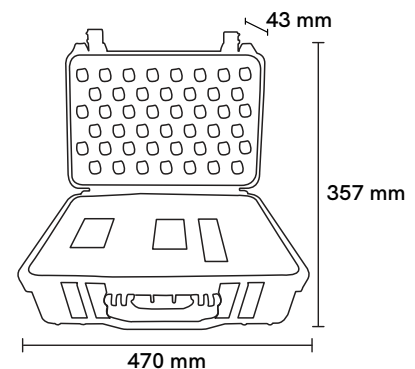

# Calibration Kit

Calibration gas

Gassing cap  
(for 2500 and 3100 series)

Slimline regulator

## Specifications

- ✓ N.I.S.T. certified with ISO 1705 Approval
- ✓ Common gas mixes available
- ✓ Waterproof case
- ✓ Slimline regulator with constand flow
- ✓ Calibration gassing cap
- ✓ Easy bottle responsal