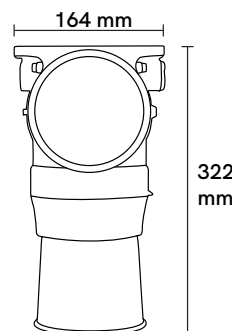

# Explosion Proof Sounder GTL-200B

Cable entry

Sounder

## Specifications

- ✓ A total of 64 sound files
- ✓ Max Output : 120 dB
- ✓ 24 VDC
- ✓ Weight 5 kg.
- ✓ Conduct connection NPT (3/4" standard feature)
- ✓ Ex dIIC T6..T4Gb

Contact us > 07 4613 5111 - [sales@gasdetect.com.au](mailto:sales@gasdetect.com.au)