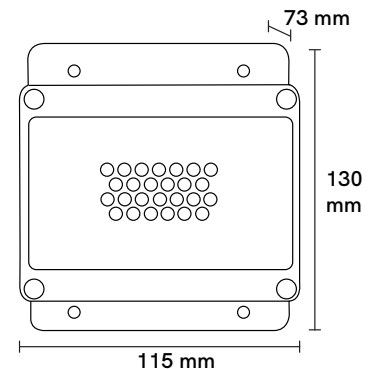

IR-gas Refrigerant Gas Detector

Gas types > R 134a | R 410a | R 123 | R 22 | R 404a | R 514a | R 1234ze | R 407c | R 1233zd(e)

Specifications

- ✓ Standalone system or connect GDA controller
- ✓ Infra-red sensor NDIR
- ✓ Low cross sensitivity
- ✓ 1 alarm relay (volt free)
- ✓ Highly accurate
- ✓ Calibration kit available