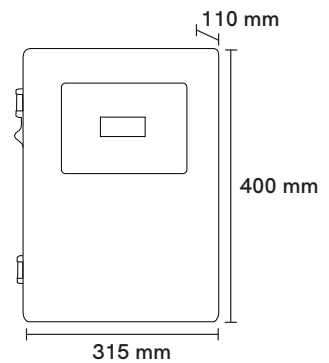

Controller

8 Channel Multiplex 2400

Specifications

- ✓ 1 to 8 channel gas detection controller)
- ✓ 3x Alarm Relays
- ✓ 3x Programmable outputs
- ✓ Modbus output
- ✓ Great for car parks
- ✓ Fault Alarm relay