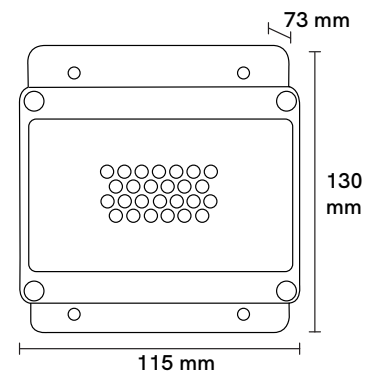

IR-gas Refrigerant Gas Detector

Gas types > R 134a | R 410a | R 123 | R 22 | R 404a | R 514a | R 1234ze | R 407c | R 1233zd(e)

Specifications

- ✓ Standalone system or connect GDA controller
- ✓ Infra-red sensor NDIR
- ✓ Low cross sensitivity
- ✓ 1 alarm relay (volt free)
- ✓ Highly accurate
- ✓ Calibration kit available