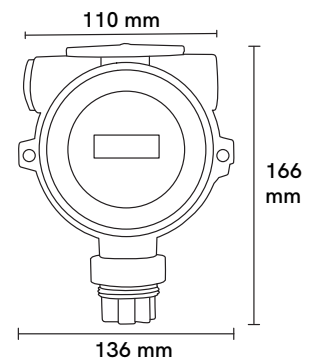

Explosion Proof Flammable Gas Sensor GTD-2000Ex

Specifications

- ✓ Calibration and program setting with a magnet bar
- ✓ 2" Pole mount and Duct mount available
- ✓ IP66 water resistant
- ✓ Self-diagnosis function
- ✓ Wide variety of gasses with a range of 0-100% LEL
- ✓ Compatible with GDA controllers which are connected to tower lights